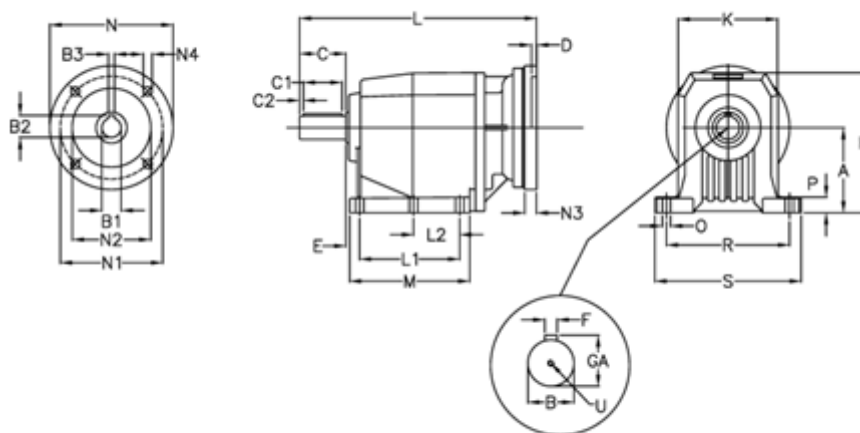

Article number: 40600773601225
 Description: Helical gearbox
 C704P-736-P71B5

Measures

A = 210	D = 4.5	L2 = 0.0	P = 30
B = 60	E = 25	M = 222.0	R = 300
B1 = 14	F = 18	N = 160	S = 350
B2 = 16.3	GA = 64.0	N1 = 130	U = M20x42
B3 = 5	H = 349	N2 = 110	
C = 120	K = 262	N3 = 0	
C1 = 90	L = 504.5	N4 = M8x16	
C2 = 15	L1 = 165.0	O = 22	